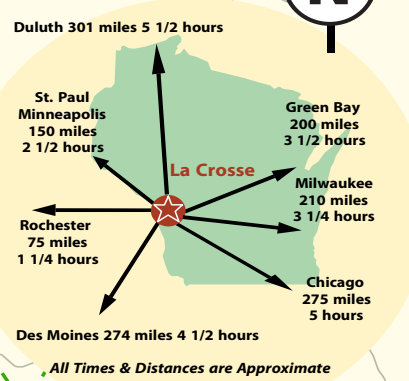

Historic Downtown La Crosse

All Times & Distances are Approximate

Key

- **i** Tourist Information
- **A** Attractions
- **o** Public Boat Landings
- **P** Parking
- **C** Campgrounds
- **G** Golf Courses
- **H** Hospital
- **B** Bike Trails
- **P** Parks
- **2** Hotels & Motels
- **S** Schools
- **R** Roads
- **Shopping** Shopping
- **Star** Transportation
- **L** Library

www.explorelacrosse.com
1.800.658.9424

The La Crosse Area Convention & Visitors Bureau would like to thank the City of La Crosse Planning Department for creating this map.